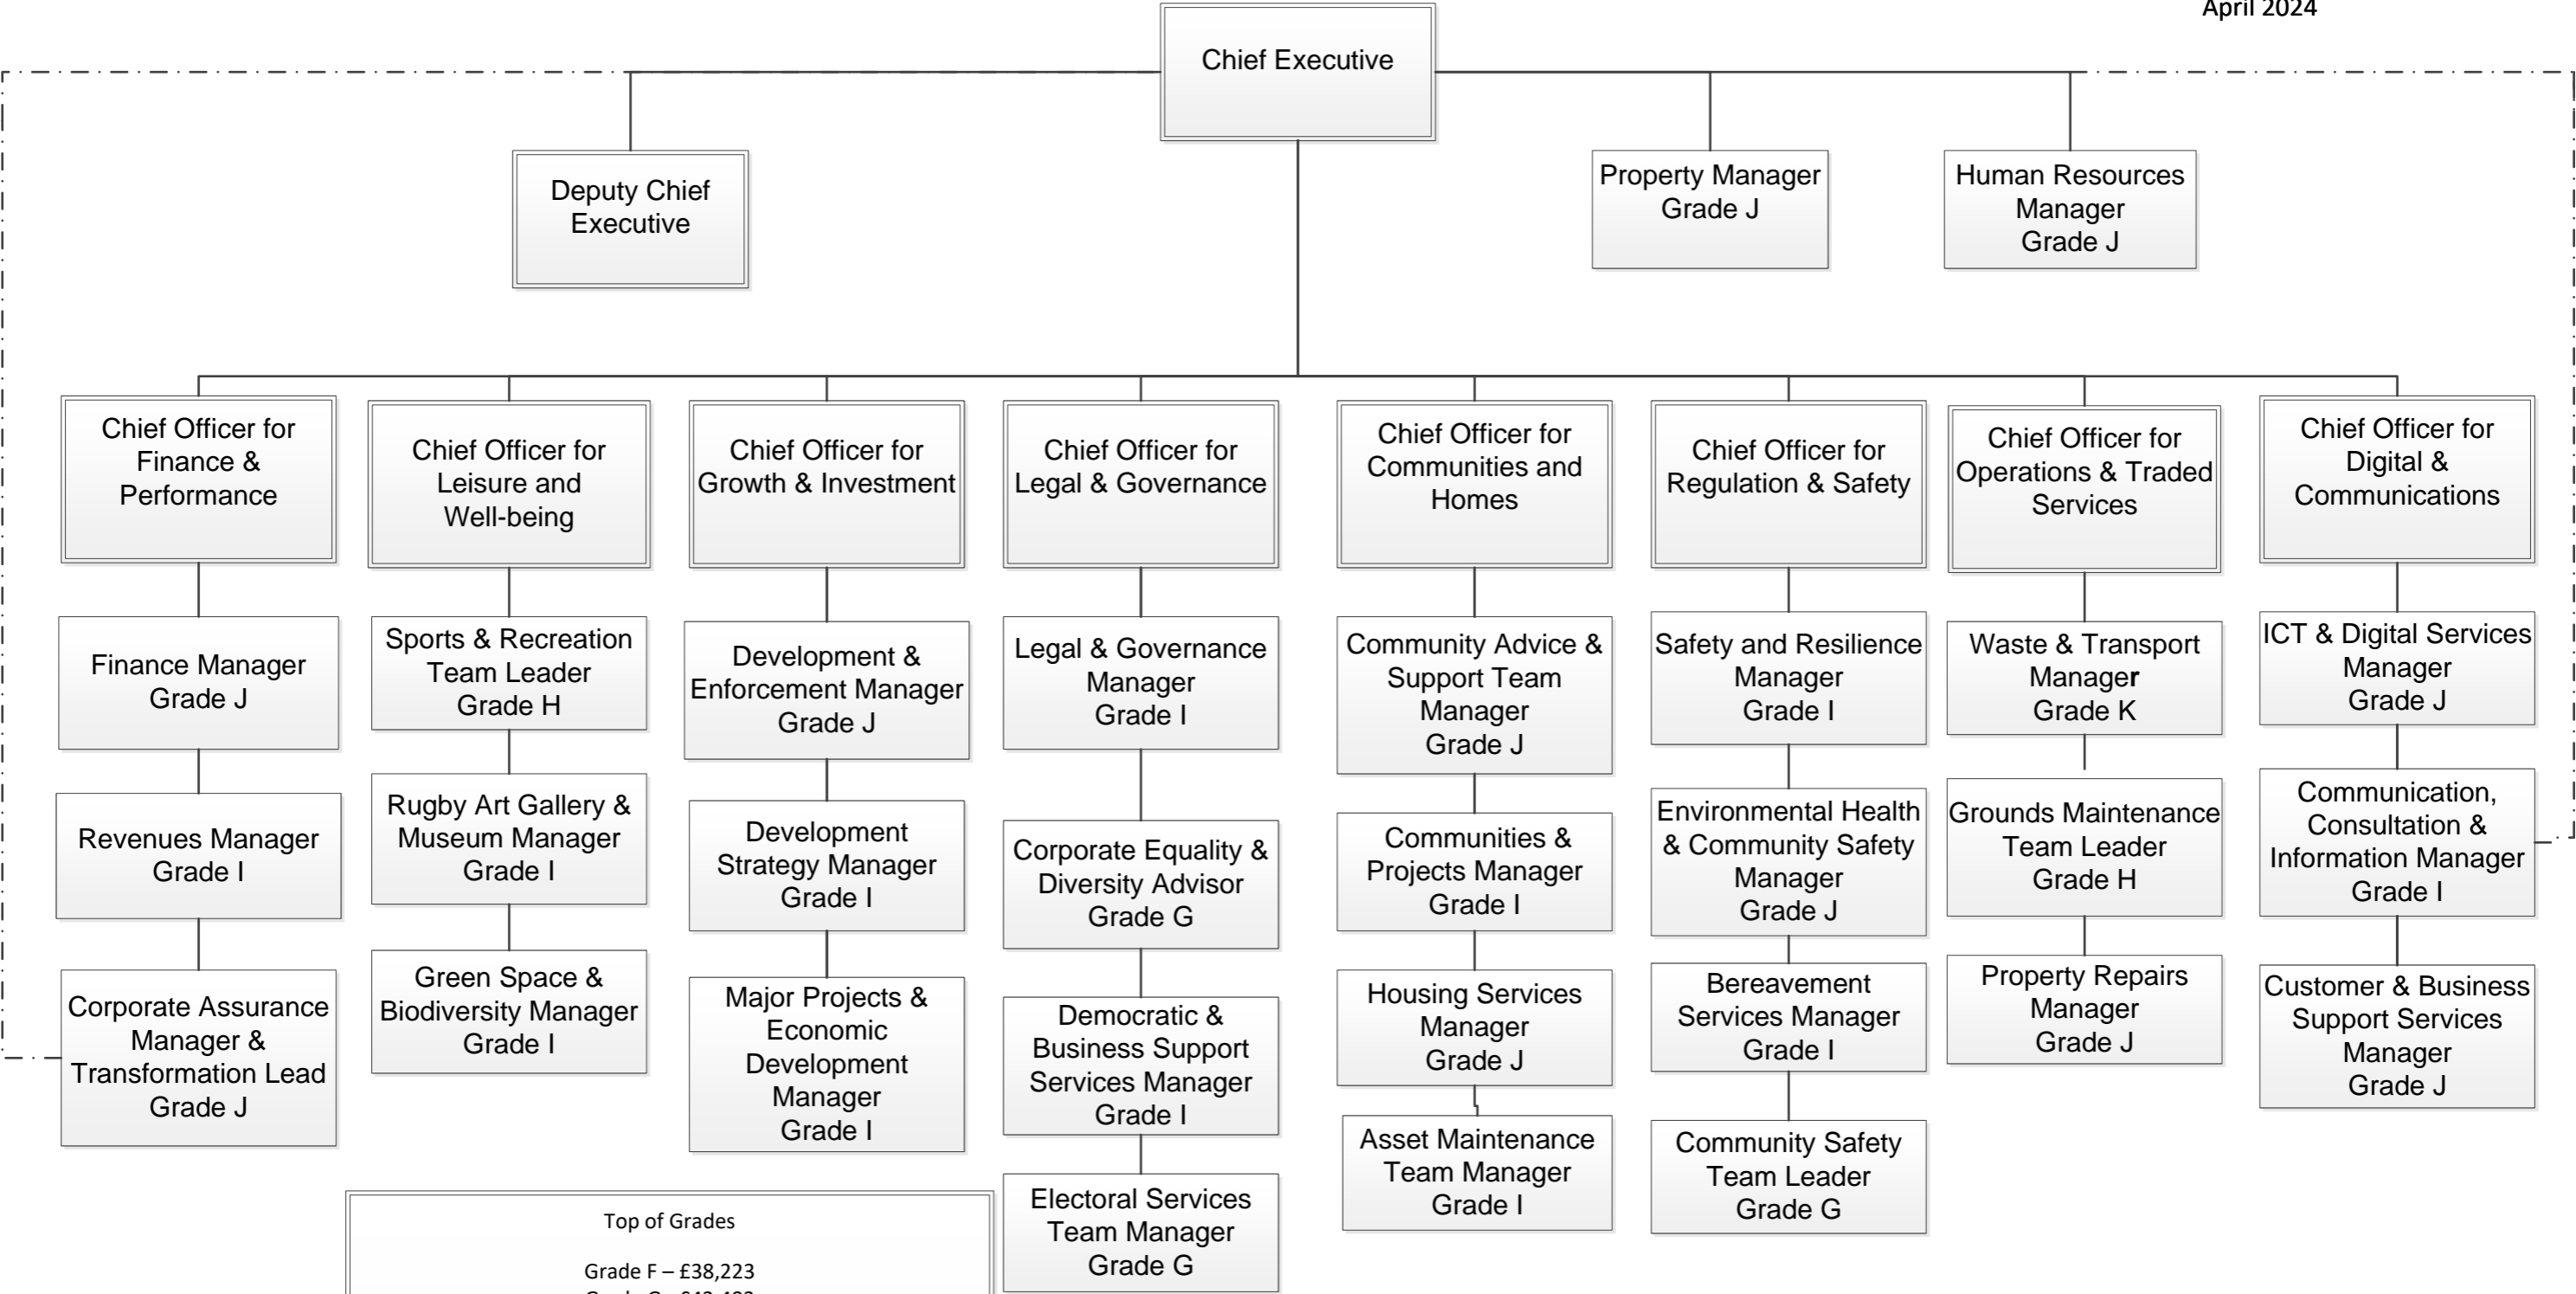

Rugby Borough Council

April 2024

Top of Grades

Grade F – £38,223
 Grade G - £42,403
 Grade H - £45,441
 Grade I - £48,474
 Grade J - £51,515
 Grade K - £54,628
 Chief Officer – £70,276
 Deputy Chief Executive - £94,822
 Chief Executive - £113,772