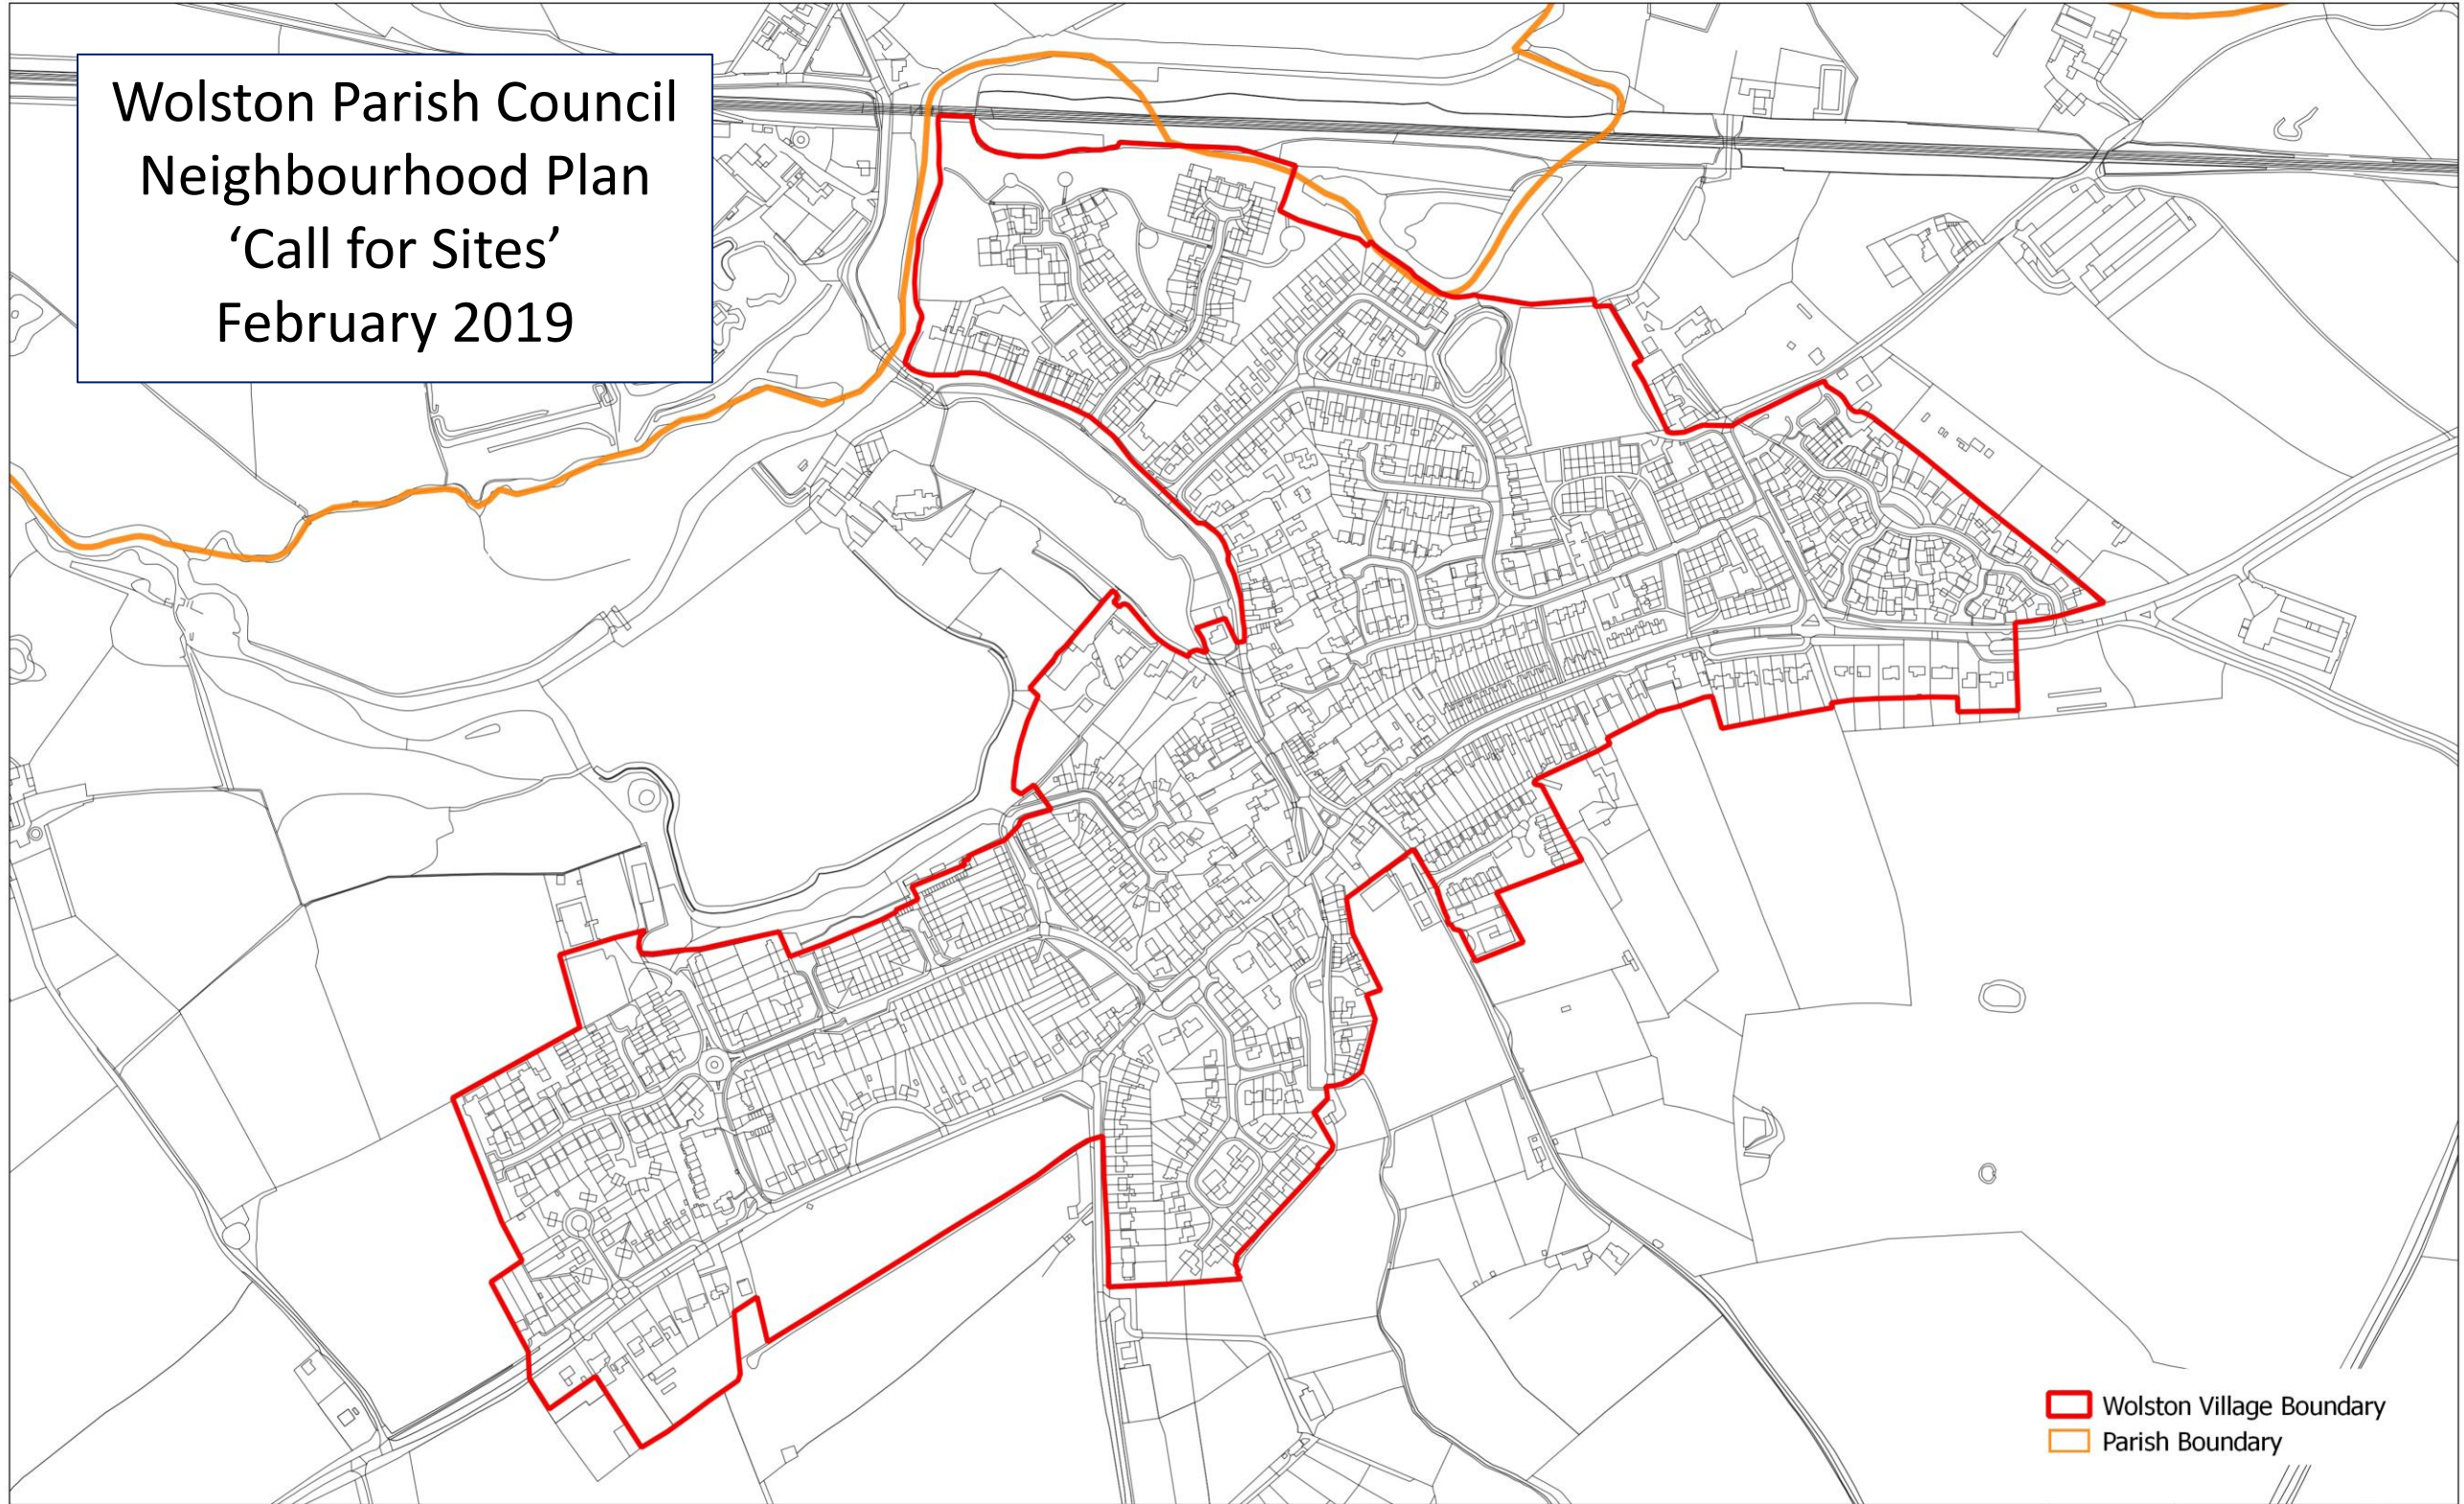

Wolston Parish Council
Neighbourhood Plan
'Call for Sites'
February 2019

Wolston Village Boundary
Parish Boundary

Title: Wolston Village

Date:
01/02/19

Scale
1:5,000
(when printed @A3)

Wolston Parish Council
©Crown copyright and database rights 2017. Licence 100059386

©Crown copyright & database rights 2019
Ordnance Survey 100019417