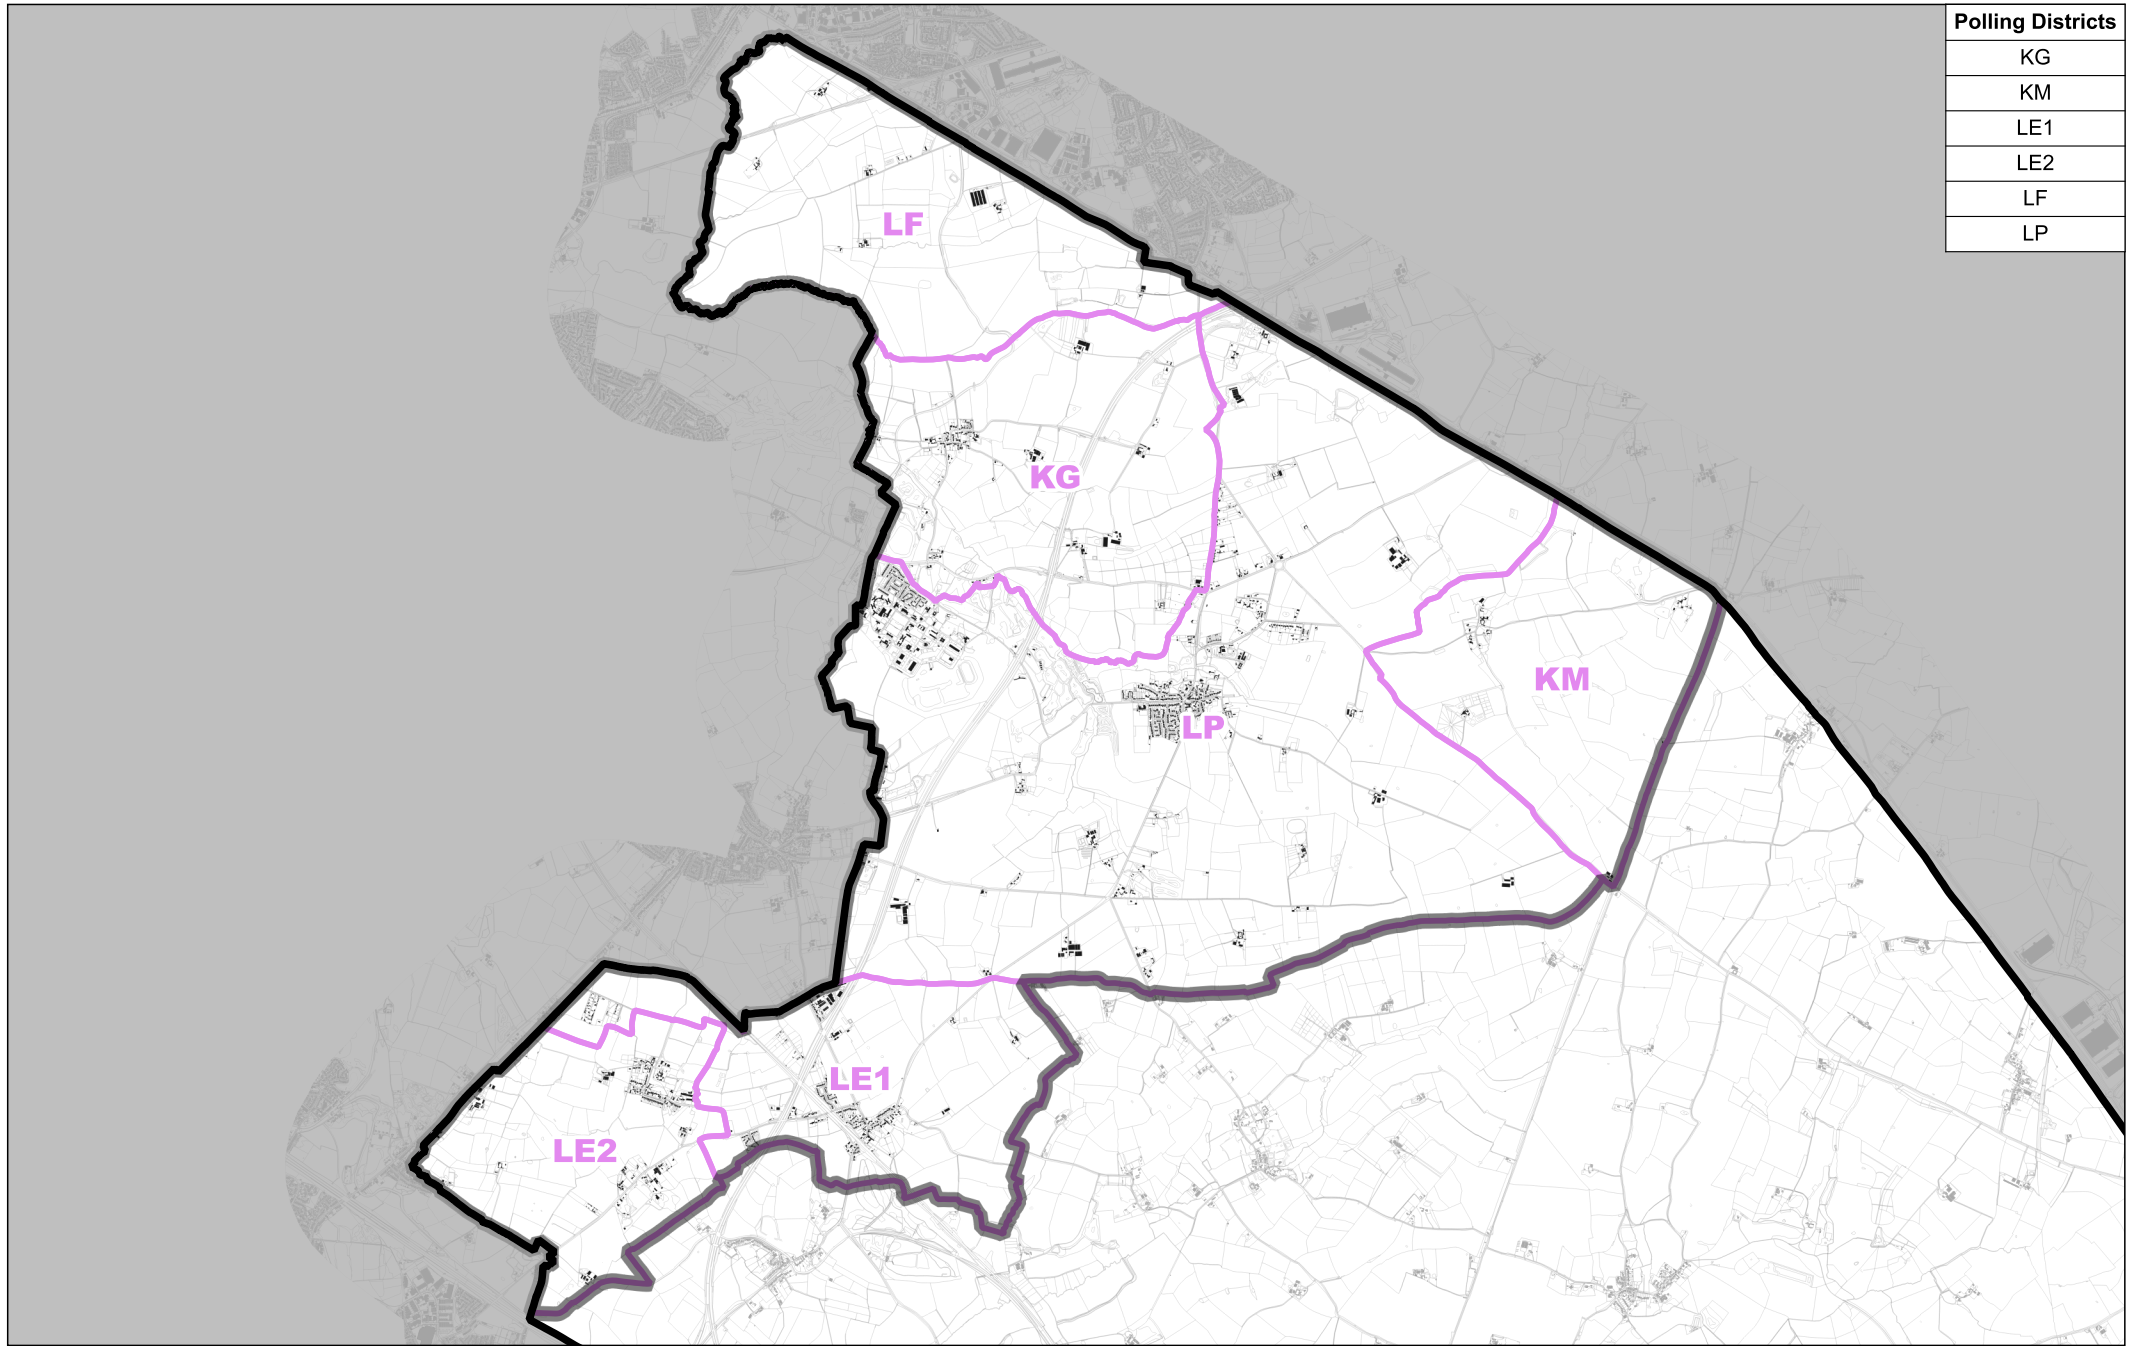

Polling Districts

KG
KM
LE1
LE2
LF
LP

Wolvey and Shilton Ward

Date
19/09/2023

Scale
1:60289
(when printed @A4)

ELECTORAL SERVICES

Rugby Borough Council
Town Hall, Evreux Way, CV21 2RR

©Crown copyright & database rights 2023
Ordnance Survey AC0000813826