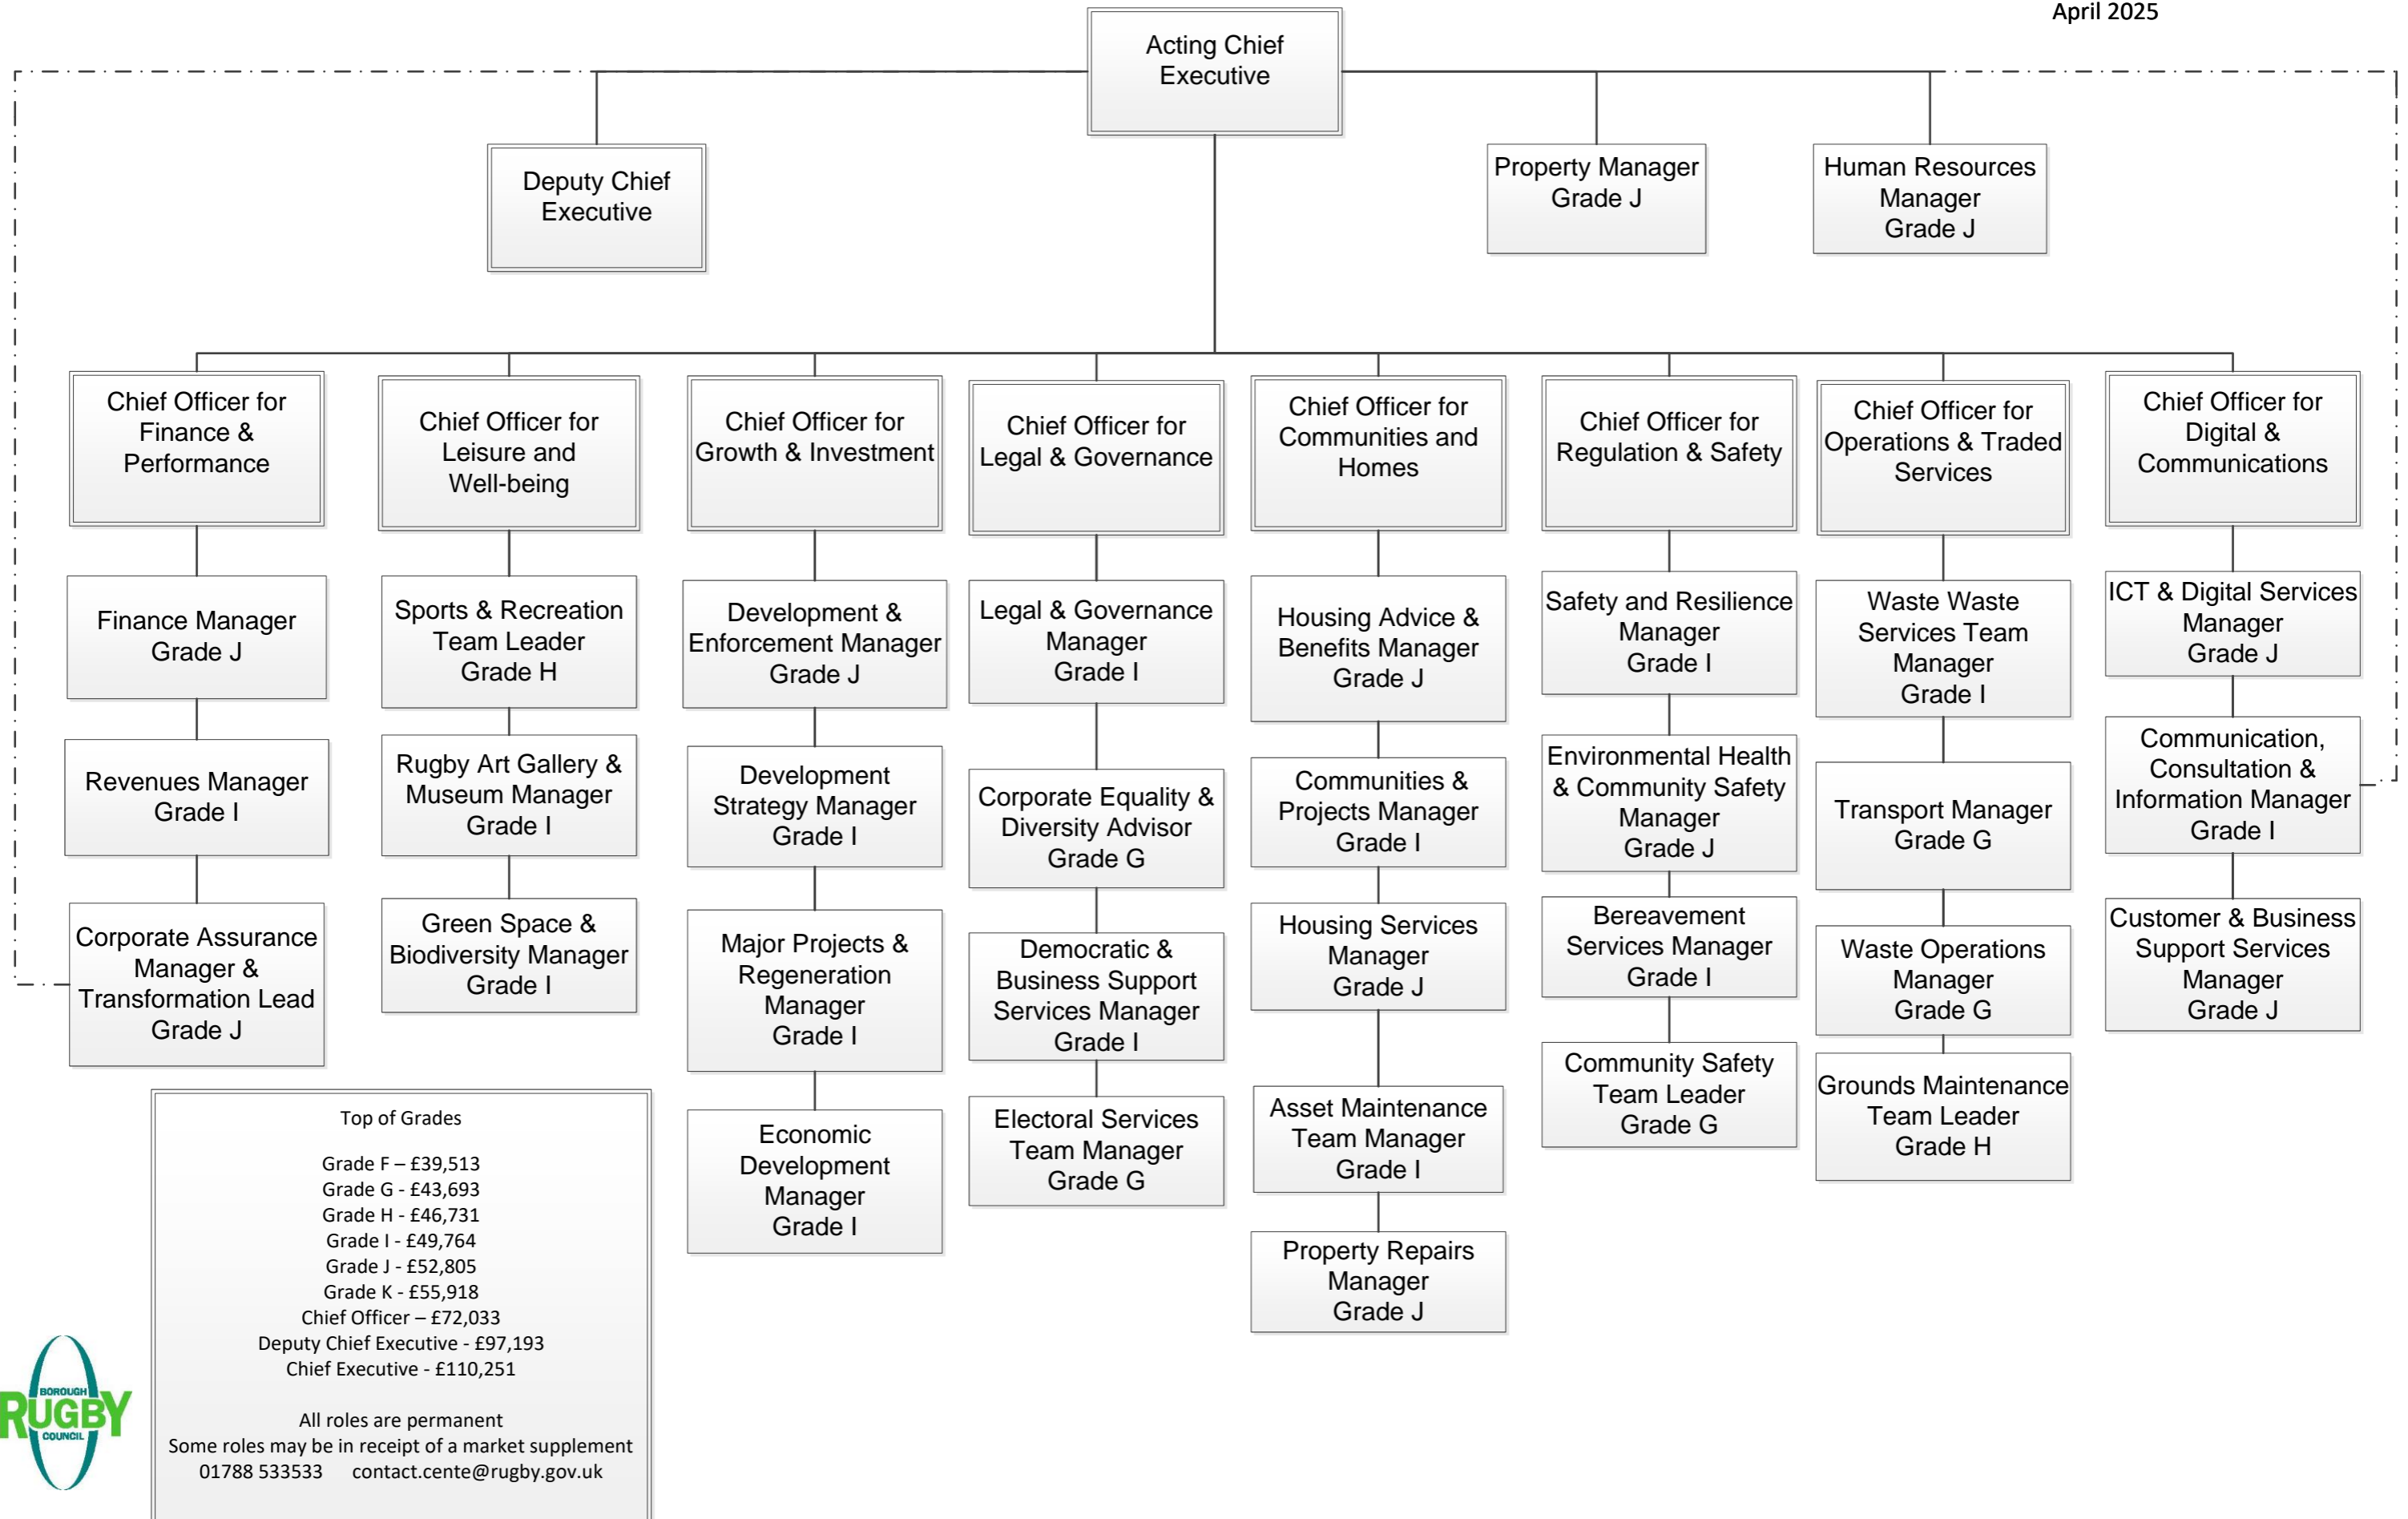

Rugby Borough Council

April 2025

Top of Grades

- Grade F – £39,513
- Grade G - £43,693
- Grade H - £46,731
- Grade I - £49,764
- Grade J - £52,805
- Grade K - £55,918
- Chief Officer – £72,033
- Deputy Chief Executive - £97,193
- Chief Executive - £110,251