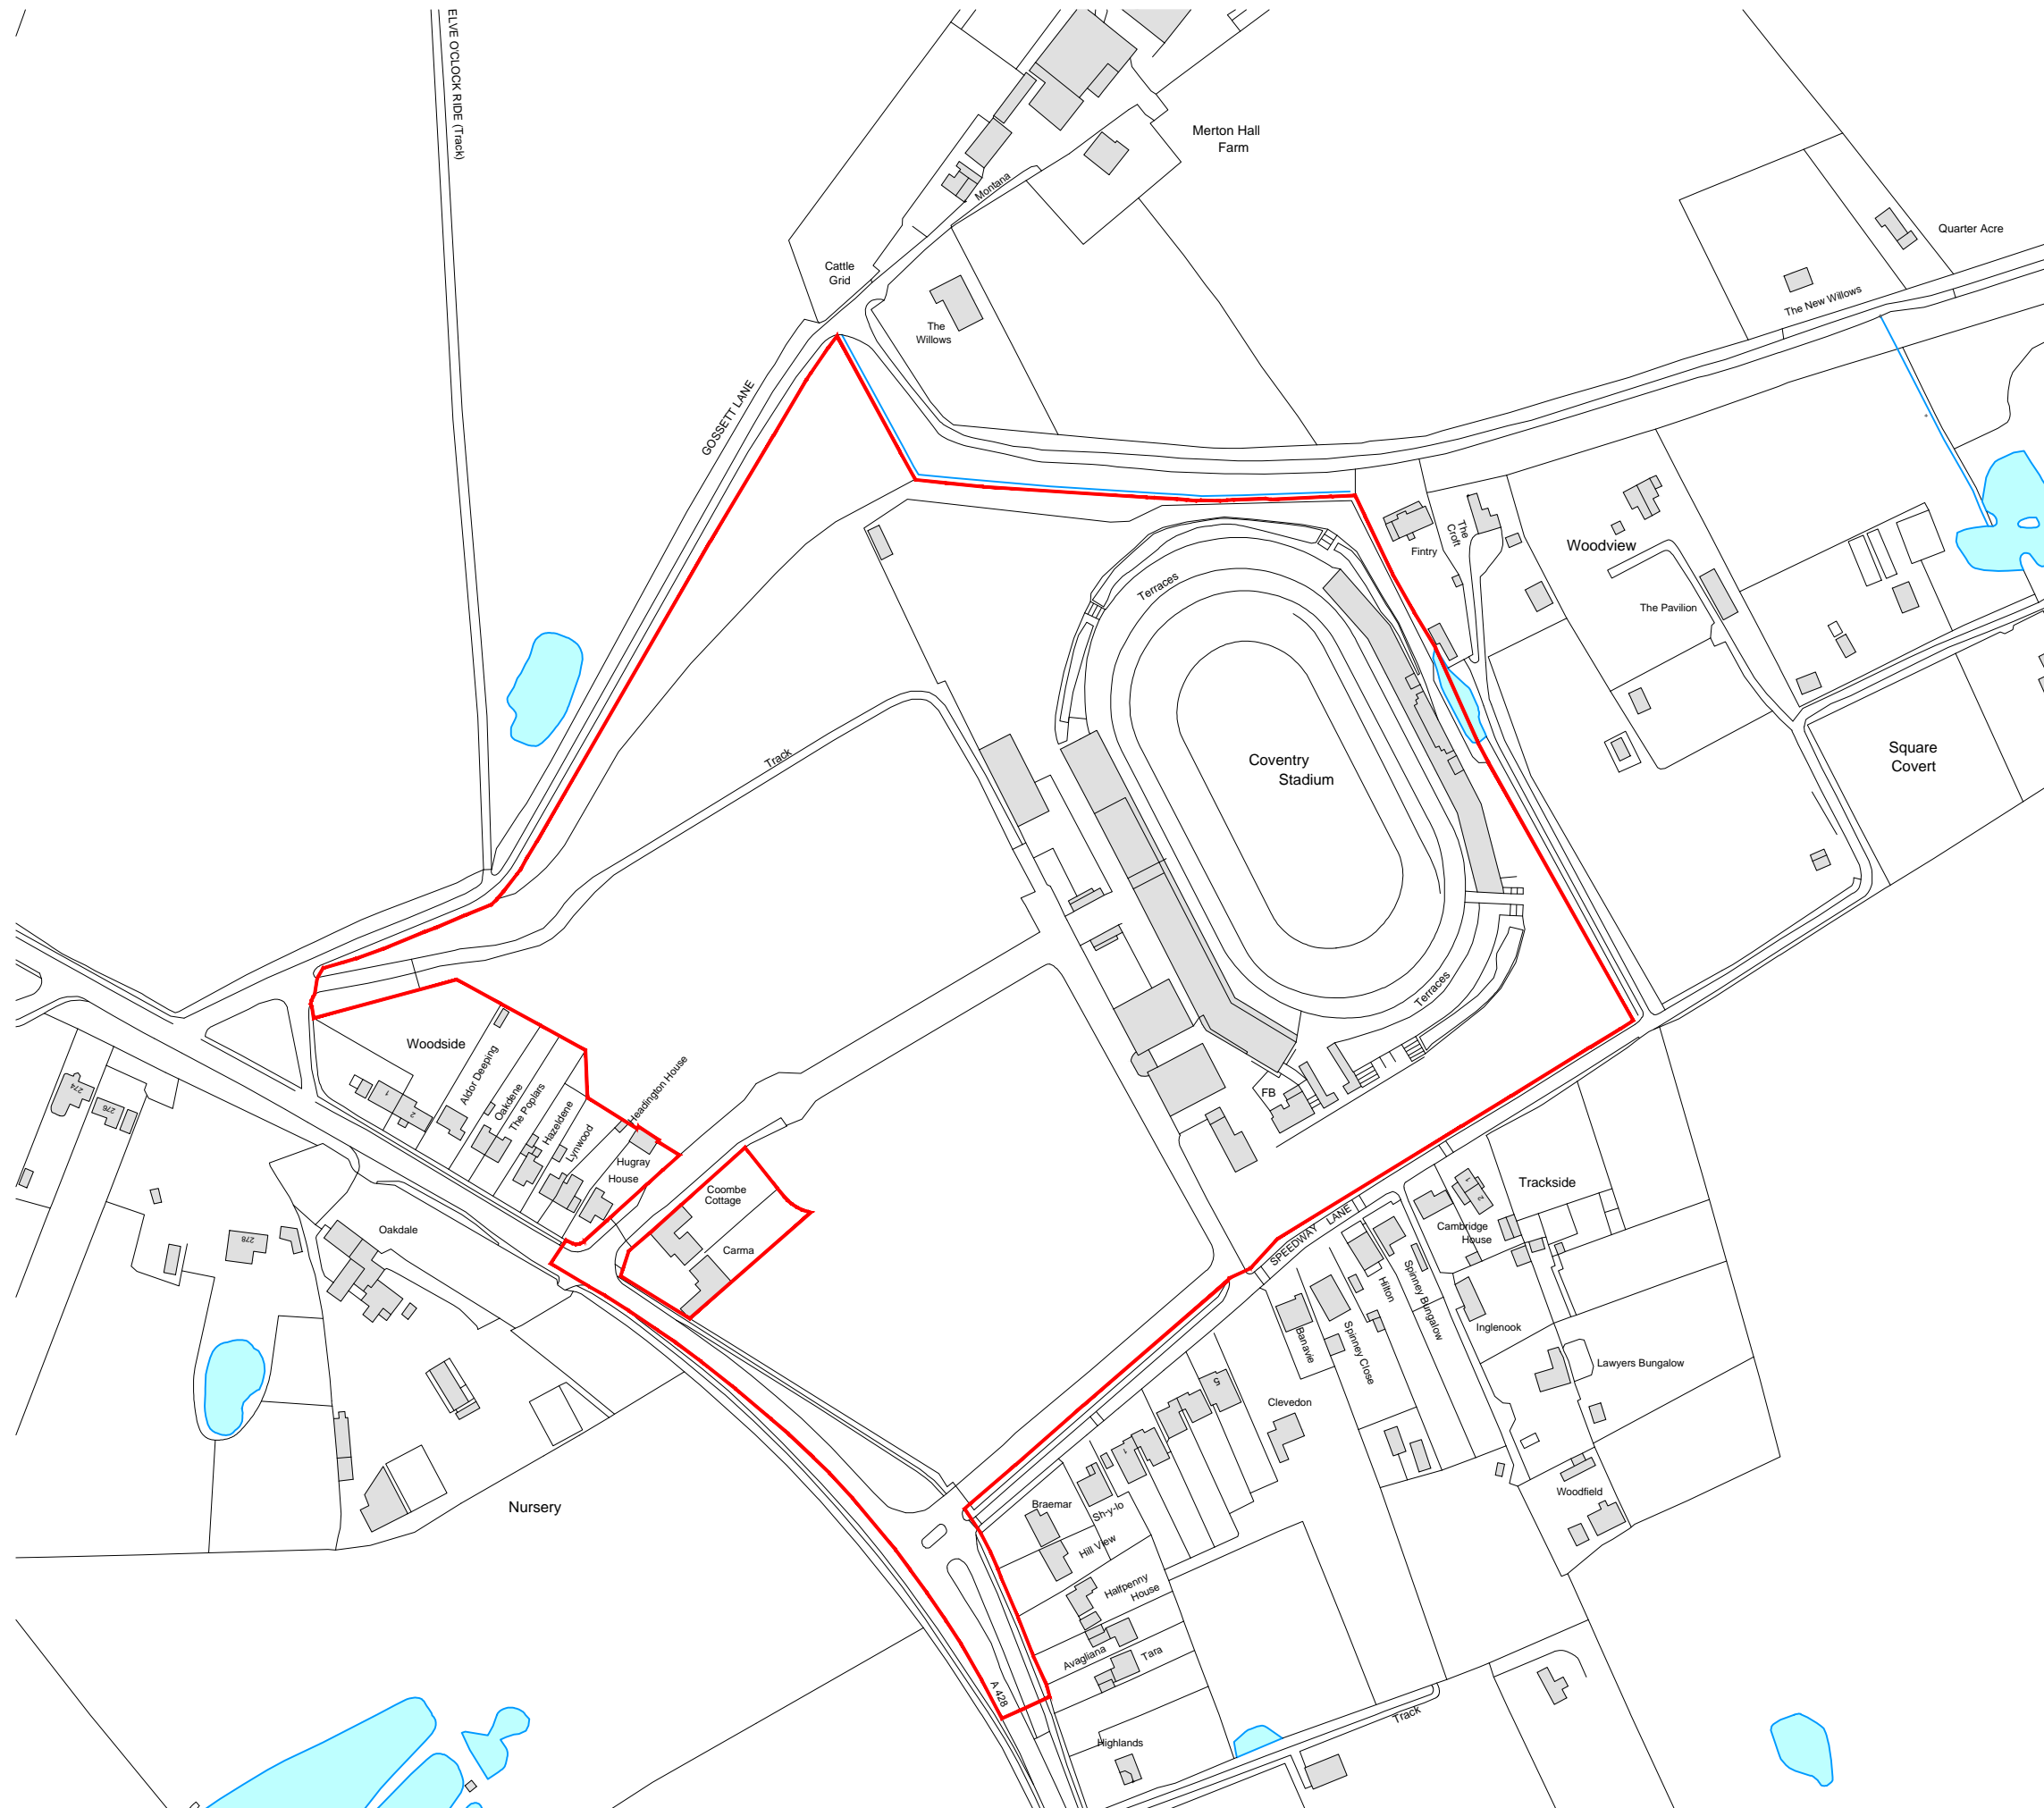

The scaling of this drawing cannot be assured

Revision	Date	Drn	Ckd
A	Area for proposed vis-splays included within redline application boundary	08.12.17	EB CDB
B	Site boundary amended to exclude area of title WK435244	PT	EB

LEGEND

 Site Boundary 10.86 Ha

Project
Brandon Stadium
Coventry
 Drawing Title
Site Boundary Plan

Date	Scale	Drawn by	Check by
03.05.17	1:2500 @ A3	KU	CdB
Project No	Drawing No	Revision	
27510	9000	B	

Planning • Master Planning & Urban Design • Architecture •
 Landscape Planning & Design • Environmental Planning • Graphic
 Communication • Public Engagement • Development Economics